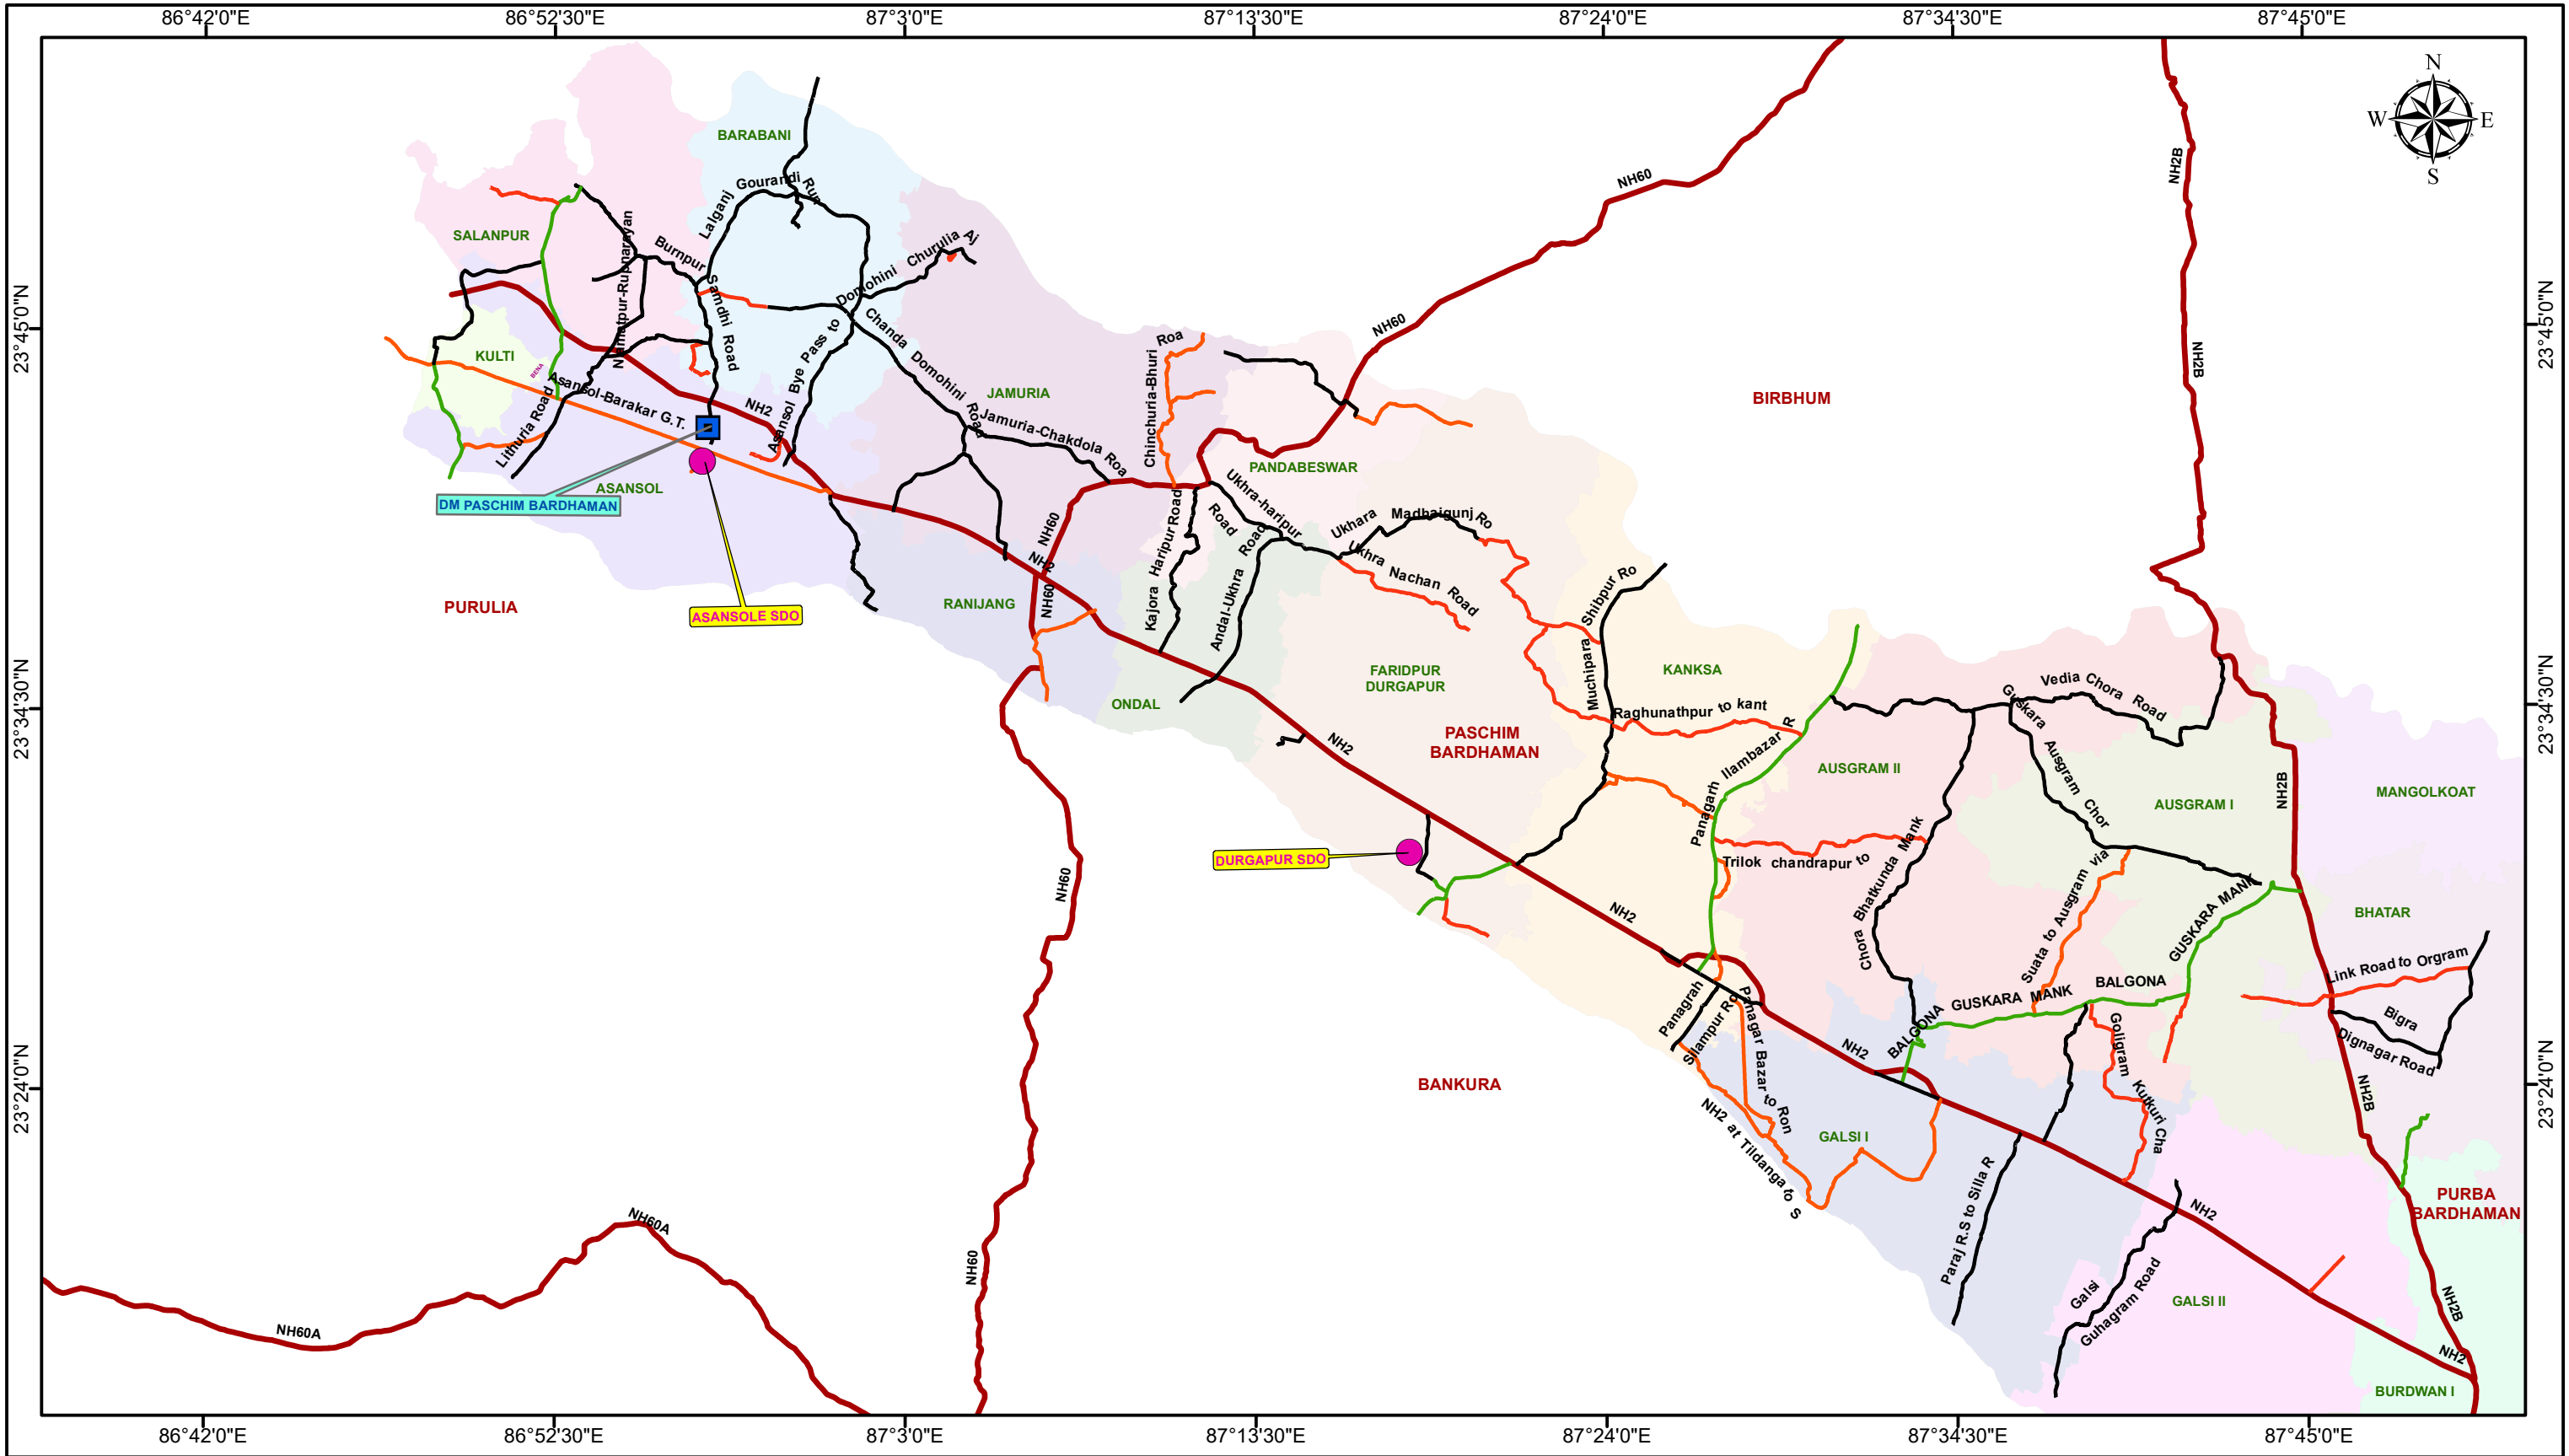

PASCHIM BARDHAMAN

LEGEND

	NATIONAL HIGHWAY		SUB-DIVISION OFFICE
	STATE HIGHWAY		DM OFFICE
	MAJOR DISTRICT ROAD		DISTRICT
	RURAL ROAD		

1:50000

Kilometers